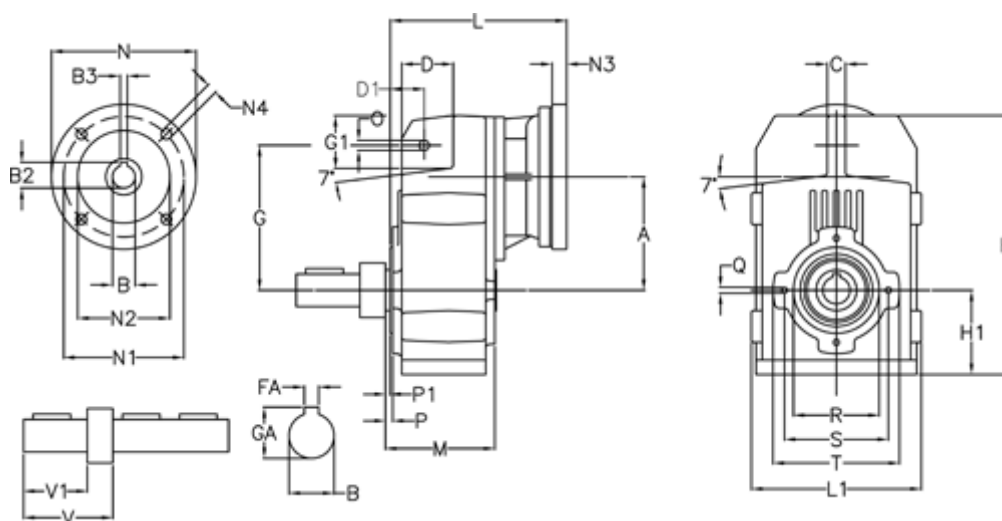

Article number: 29560300691245
 Description: Shaft mounted gear
 A312R-6,9-P112B5

Measures

A = 150.50	FA = 10	M = 125.0	Q = M10x17
B = 35	G = 170	N = 250	R = 110
B1 = 28	G1 = 84.0	N1 = 215	S = 130
B2 = 31.3	GA = 38.0	N2 = 180	T = 150
B3 = 8	H = 326.0	N4 = M12x16	V = 93.0
C = 20	H1 = 102.0	O = 13	V1 = 60
D = 68.0	L = 255.0	P = 6.5	
D1 = 54.0	L1 = 210	P1 = 3.5	